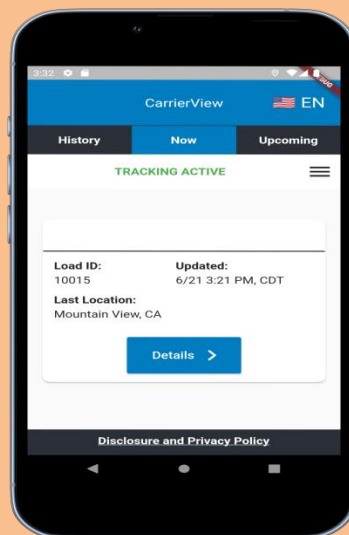

Get The Best And Efficient Transportation Tracking App

Transportation plays a key role when it comes to logistics and supply chain management. With the advent of technology, this industry has adopted different technologies to enhance its logistics management system. It can be used in different ways to make the transportation and logistics business smooth, perfect and fast. All you need to have the right and efficient [transportation tracking app](#) to make this process seamless.

Different Benefits Of A Transportation Tracking App-

Enhance Competence- Using the best tracking app for transportation is the smartest choice. You can analyze the real-time data to regulate ways of making routes more efficient. It can give you an accurate account of vehicle data that can effortlessly be collected and submitted. You can keep your eyes on the status of your goods to track deliveries, shipments, and every transit. It gives your business a watertight schedule that optimizes your time. Track in real-time, get status updates and optimize your business' timetables.

Confirm Safety- It offers a chance to deal with emergency situations quickly and effectively. Real-time tracking enables you to get immediate notifications and exact transportation information. You can track late arrivals and early departures more professionally. Real-time freight visibility gives you a simple, easy-to-use solution to a complicated problem: supply chain disruptions.