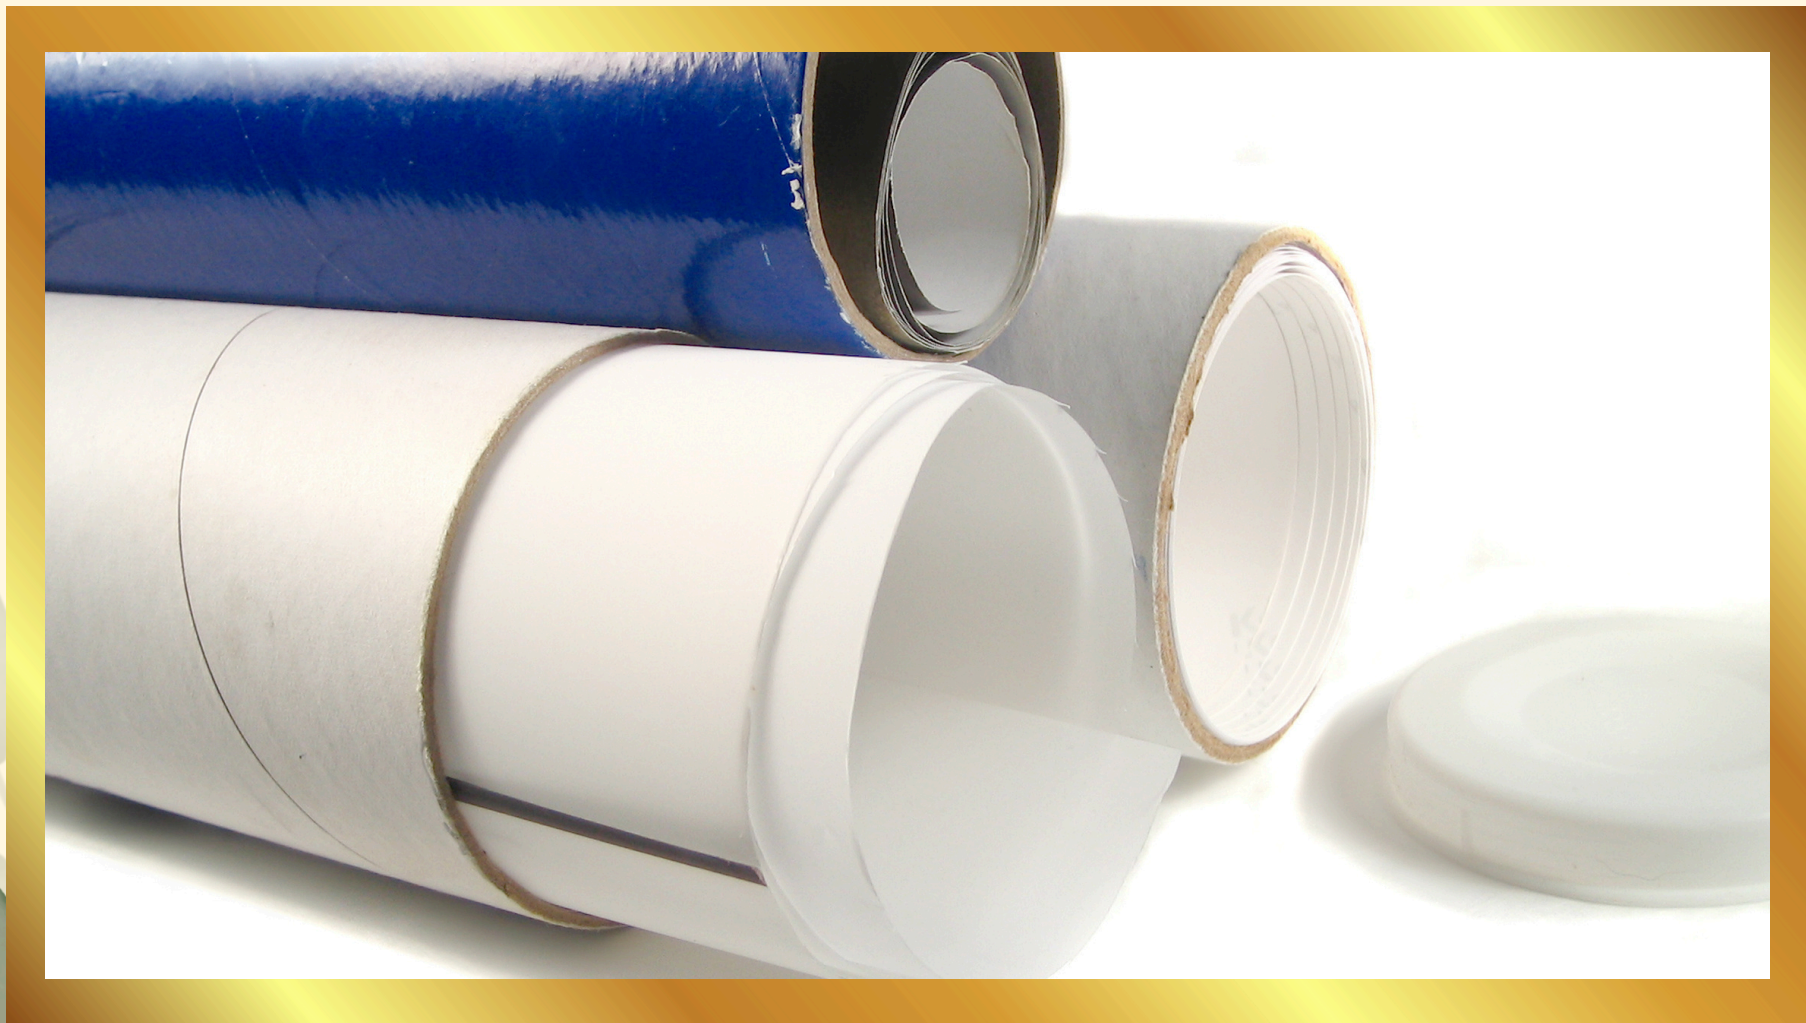

TYPES OF CUSTOM PAPER TUBES

- *Push-Up Tubes: Great for cosmetics like lip balm or deodorant.*
- *Telescoping Tubes: Used for luxury packaging, candles, or tea.*
- *Sealed-End Tubes: Common for mailing or storing posters/documents.*
- *Window Tubes: Feature a cut-out for product display.*